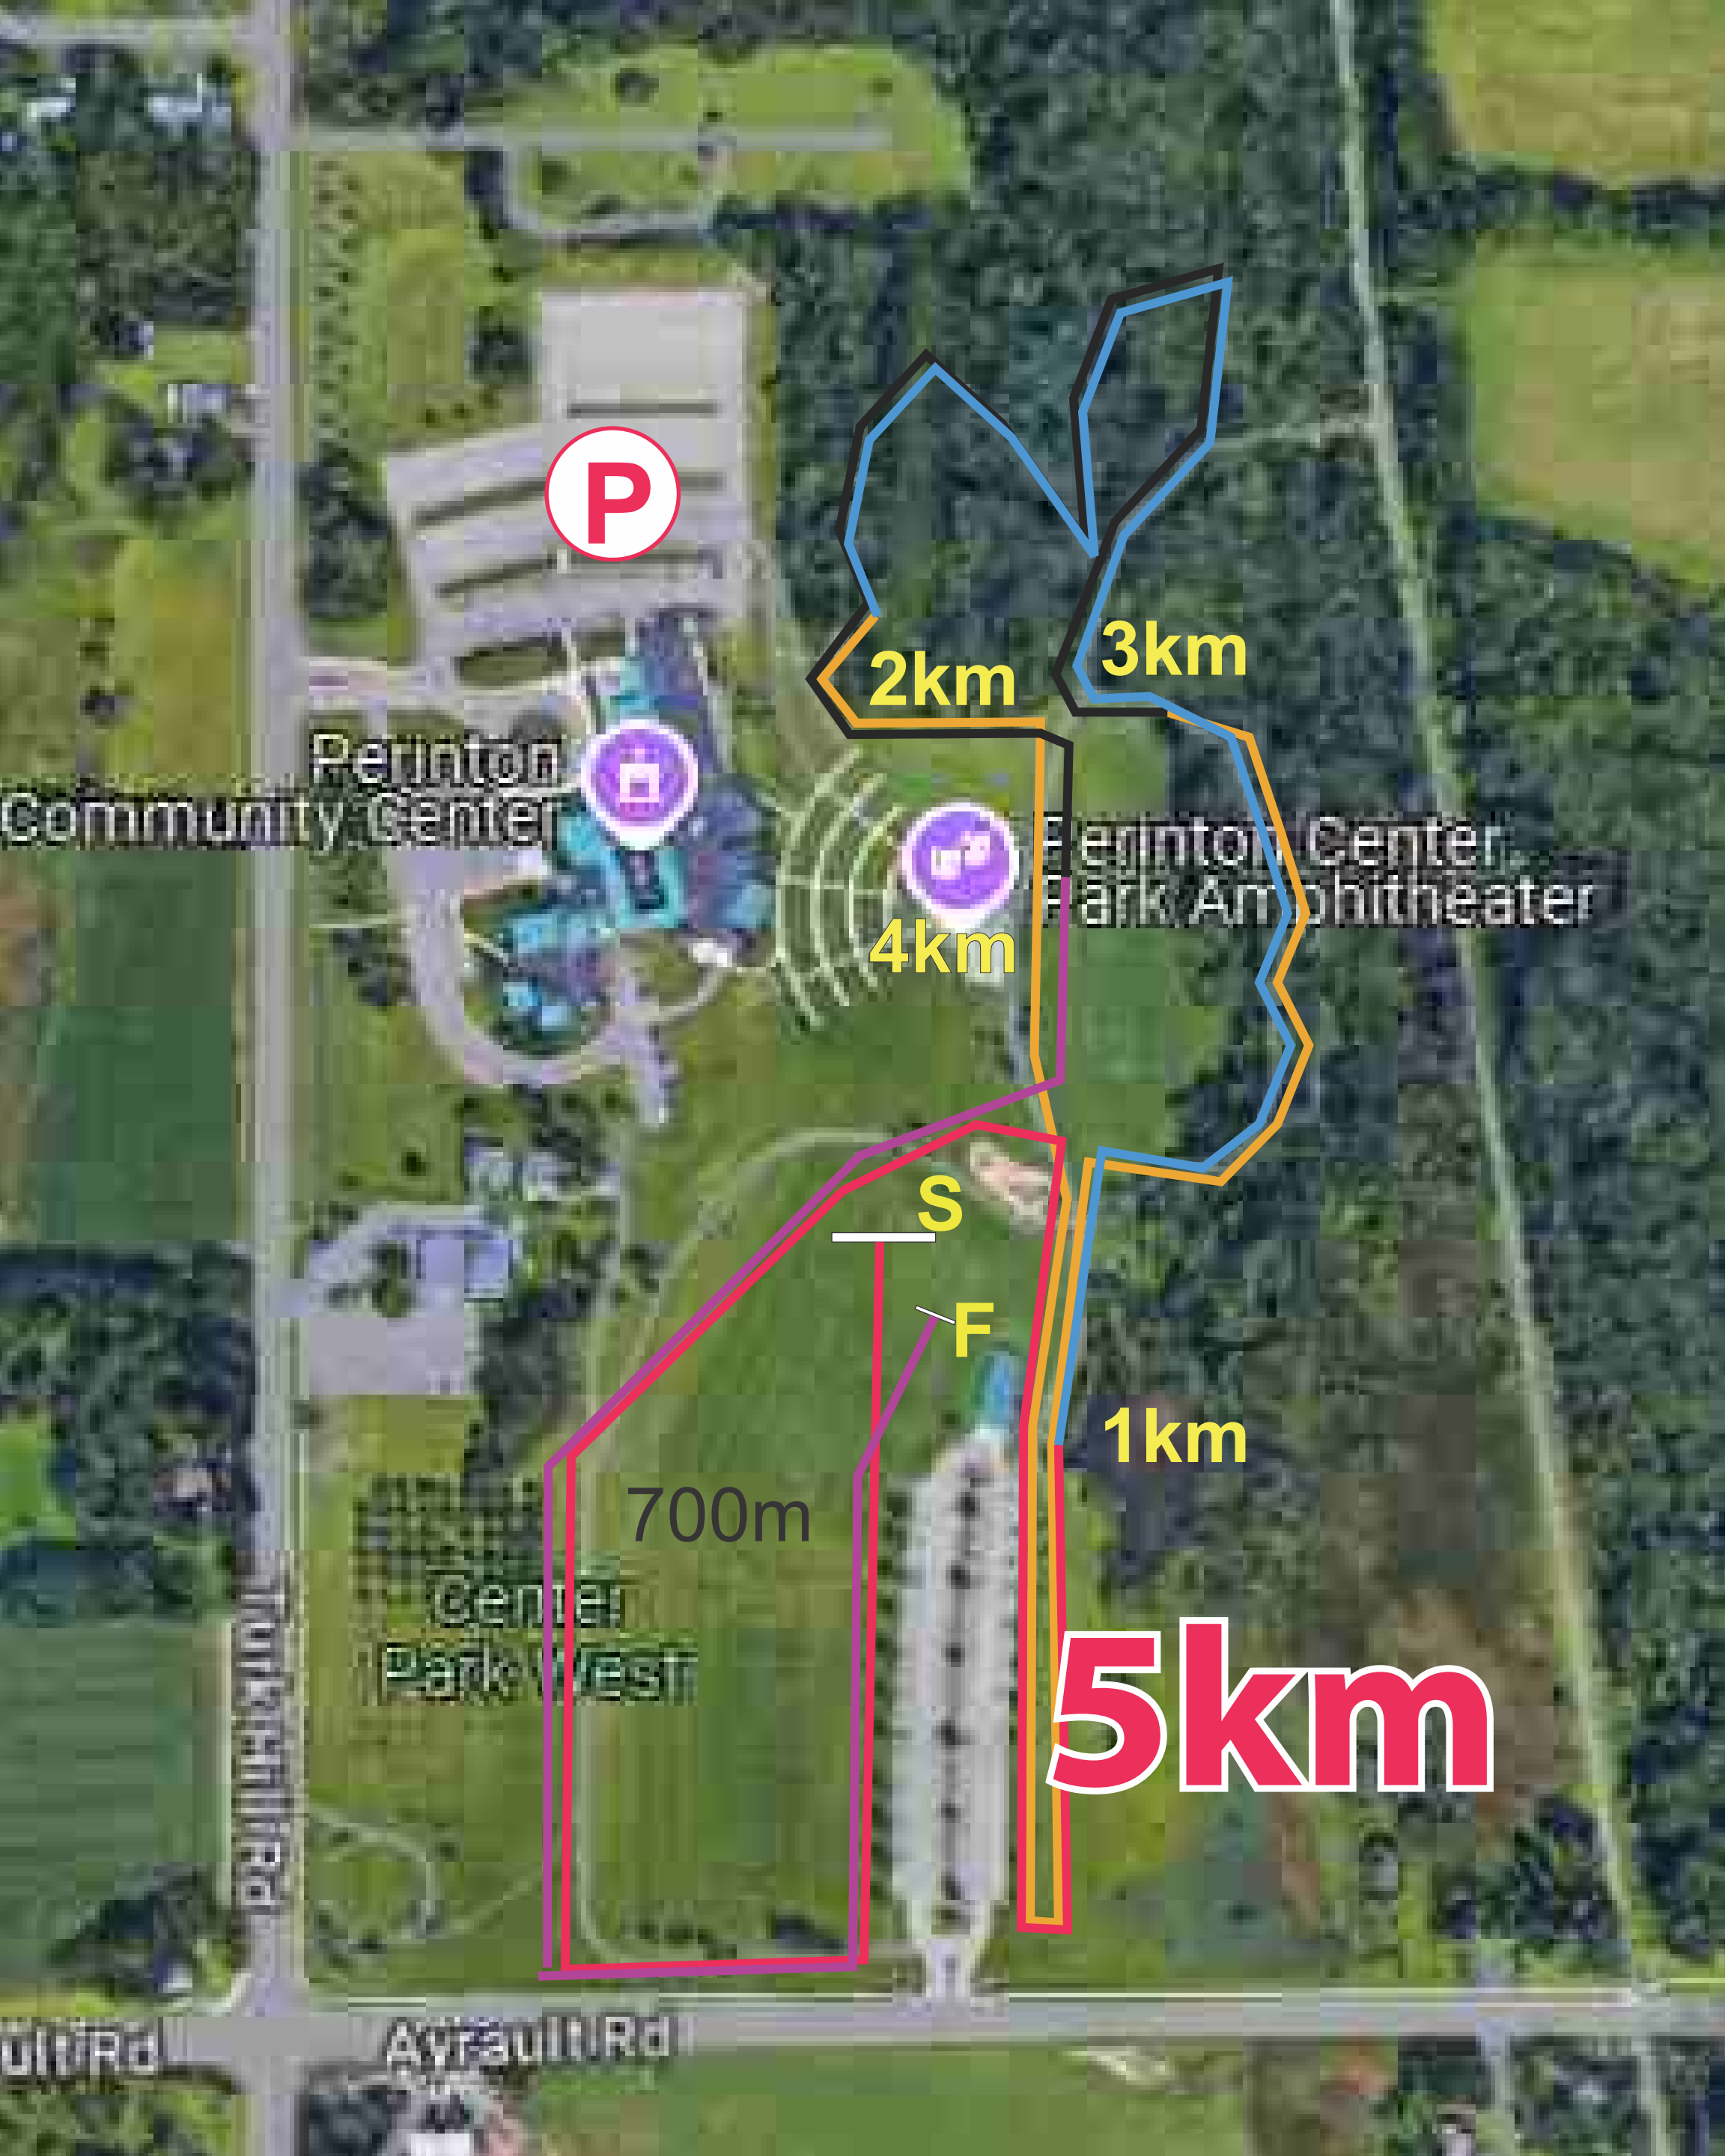

S

F

Center
Park West

3km

TOURBILLON Rd

Ayrault Rd

P

Perinton Community Center

3km

1km

Perinton Center Park Amphitheater

2km

S

F

700m

400m

4km

North Hill Rd

Ayrault Rd

P

Perinton Community Center

Perinton Center Park Amphitheater

2km

3km

4km

S

F

1km

700m

Center Park West

5km

Avon Rd