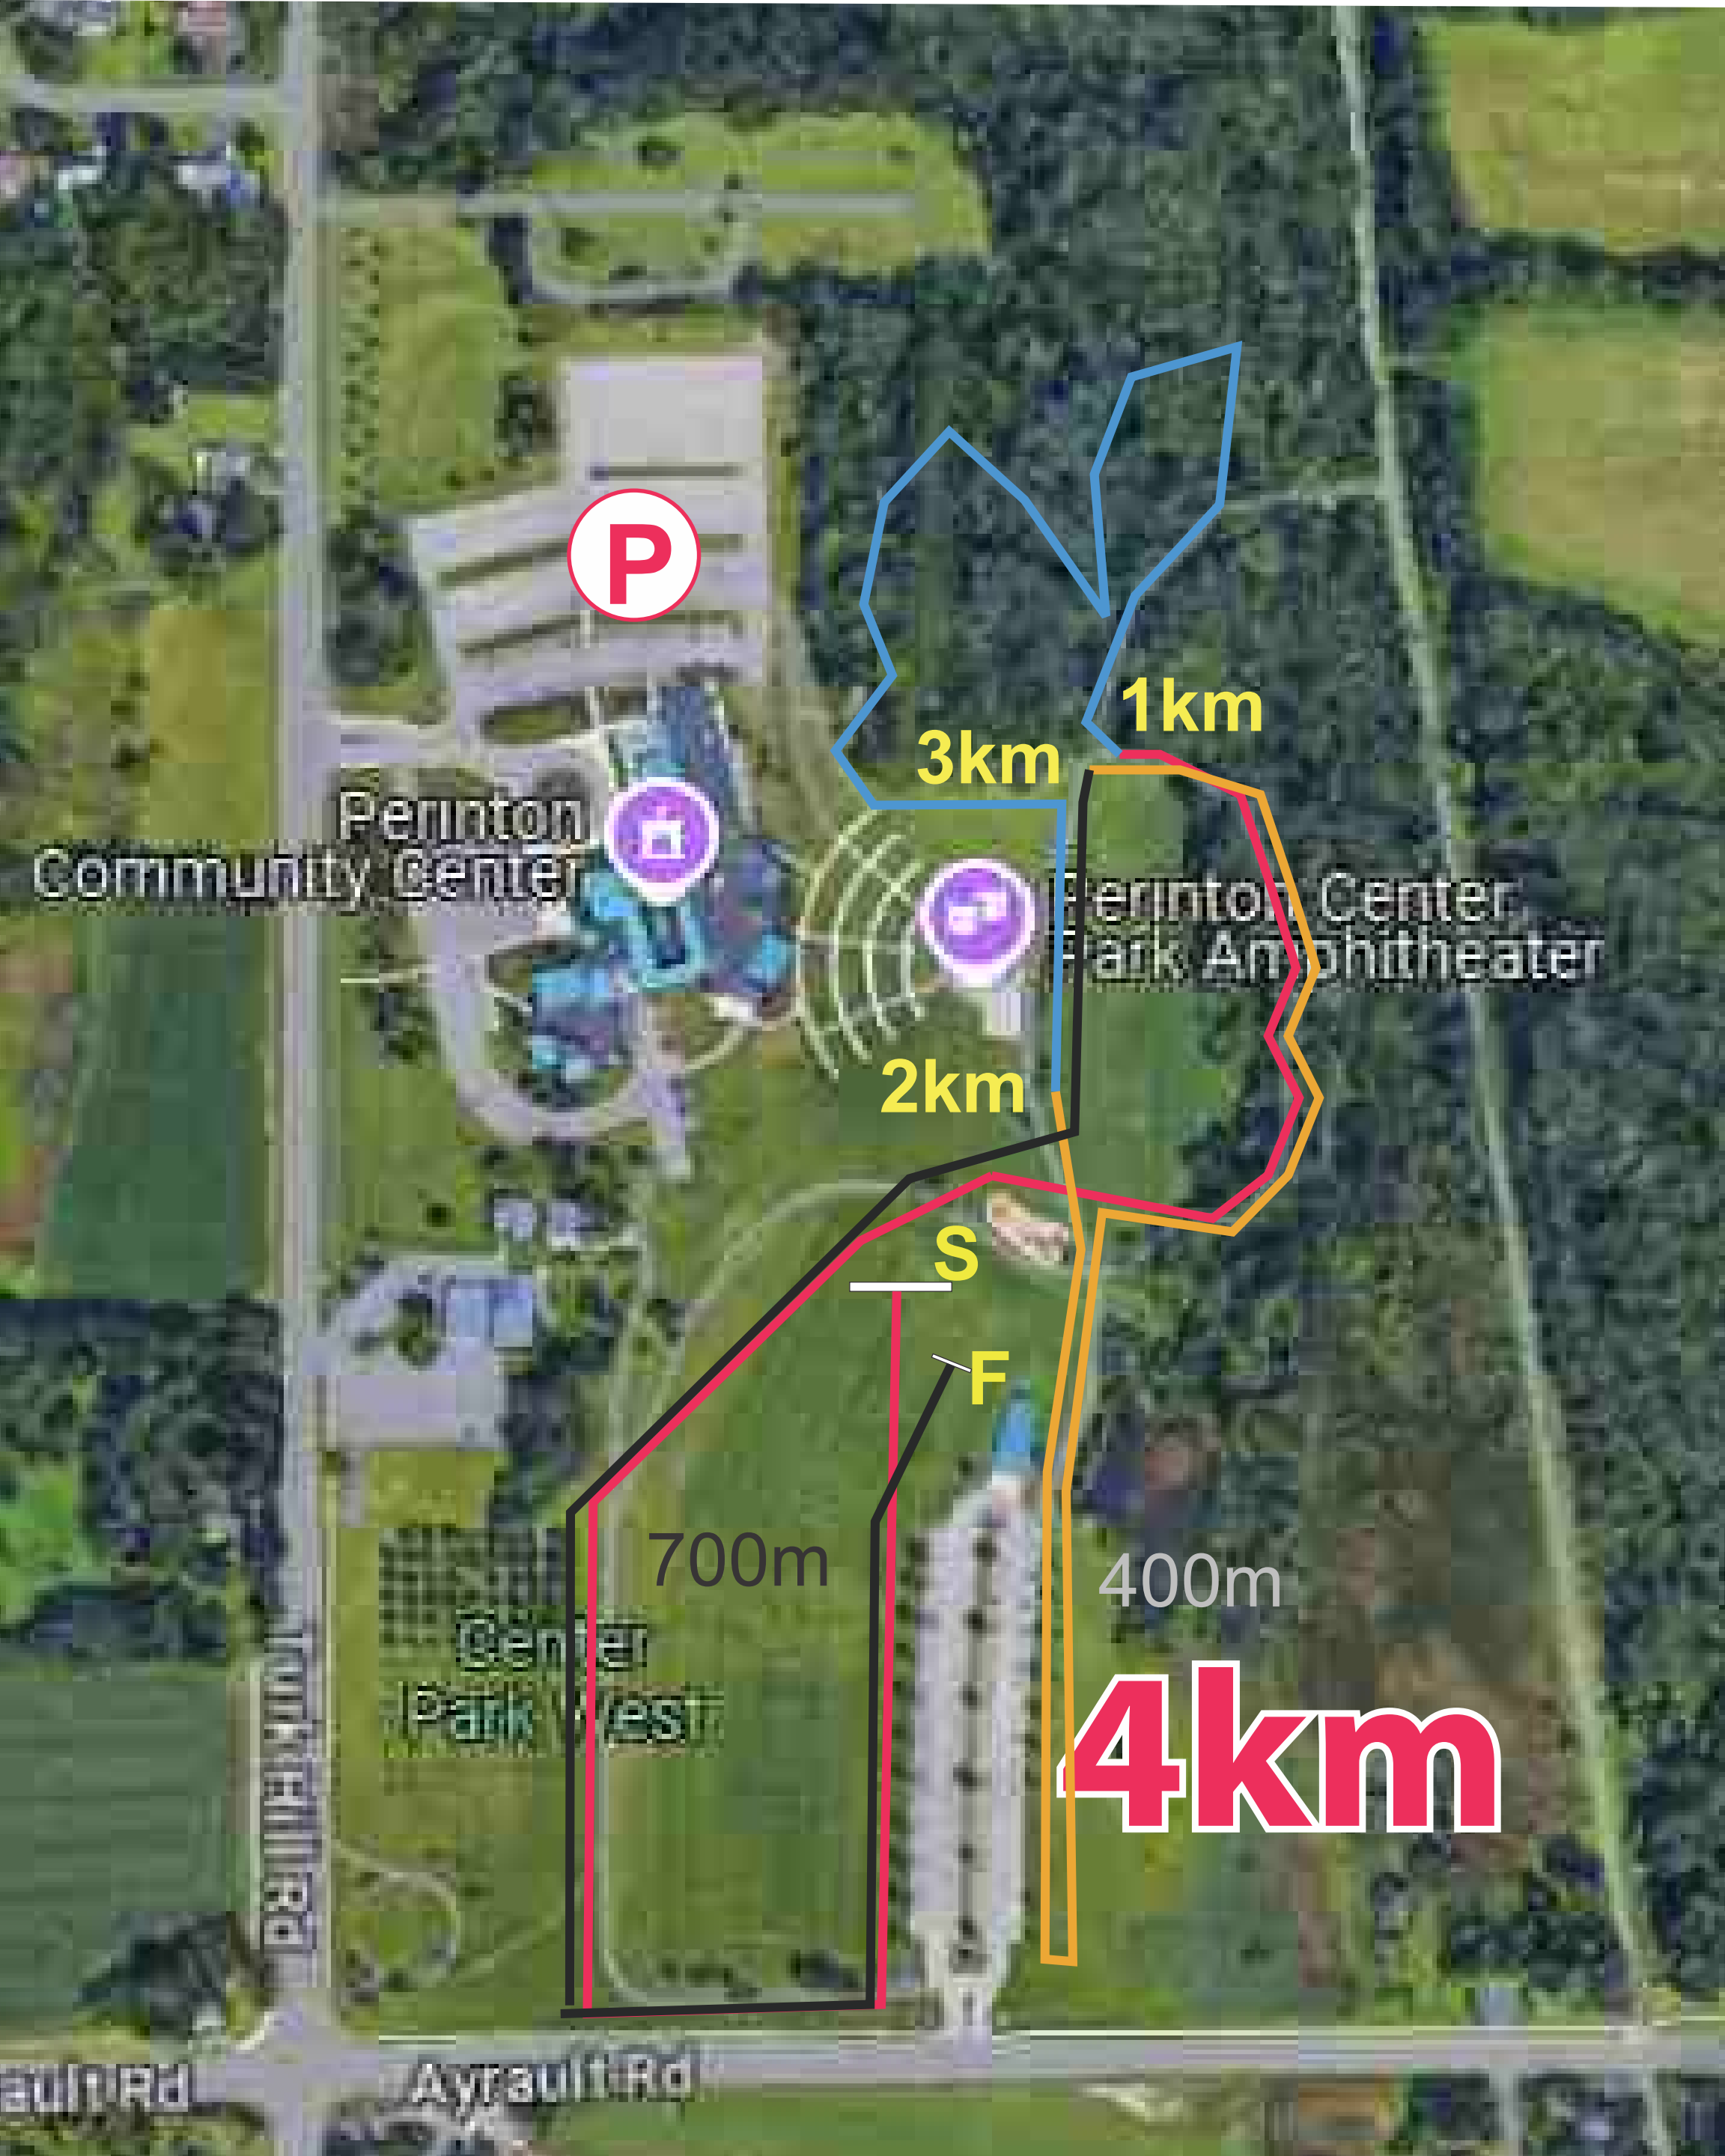

S

F

Center
Park West

3km

TOURBILLON Rd

Ayrault Rd

P

Perinton Community Center

3km

1km

Perinton Center Park Amphitheater

2km

S

F

700m

400m

4km

North Hill Rd

Ayrault Rd

P

Perinton Community Center

Perinton Center Park Amphitheater

2km

3km

4km

S

F

1km

700m

Center Park West

5km

Avon Rd