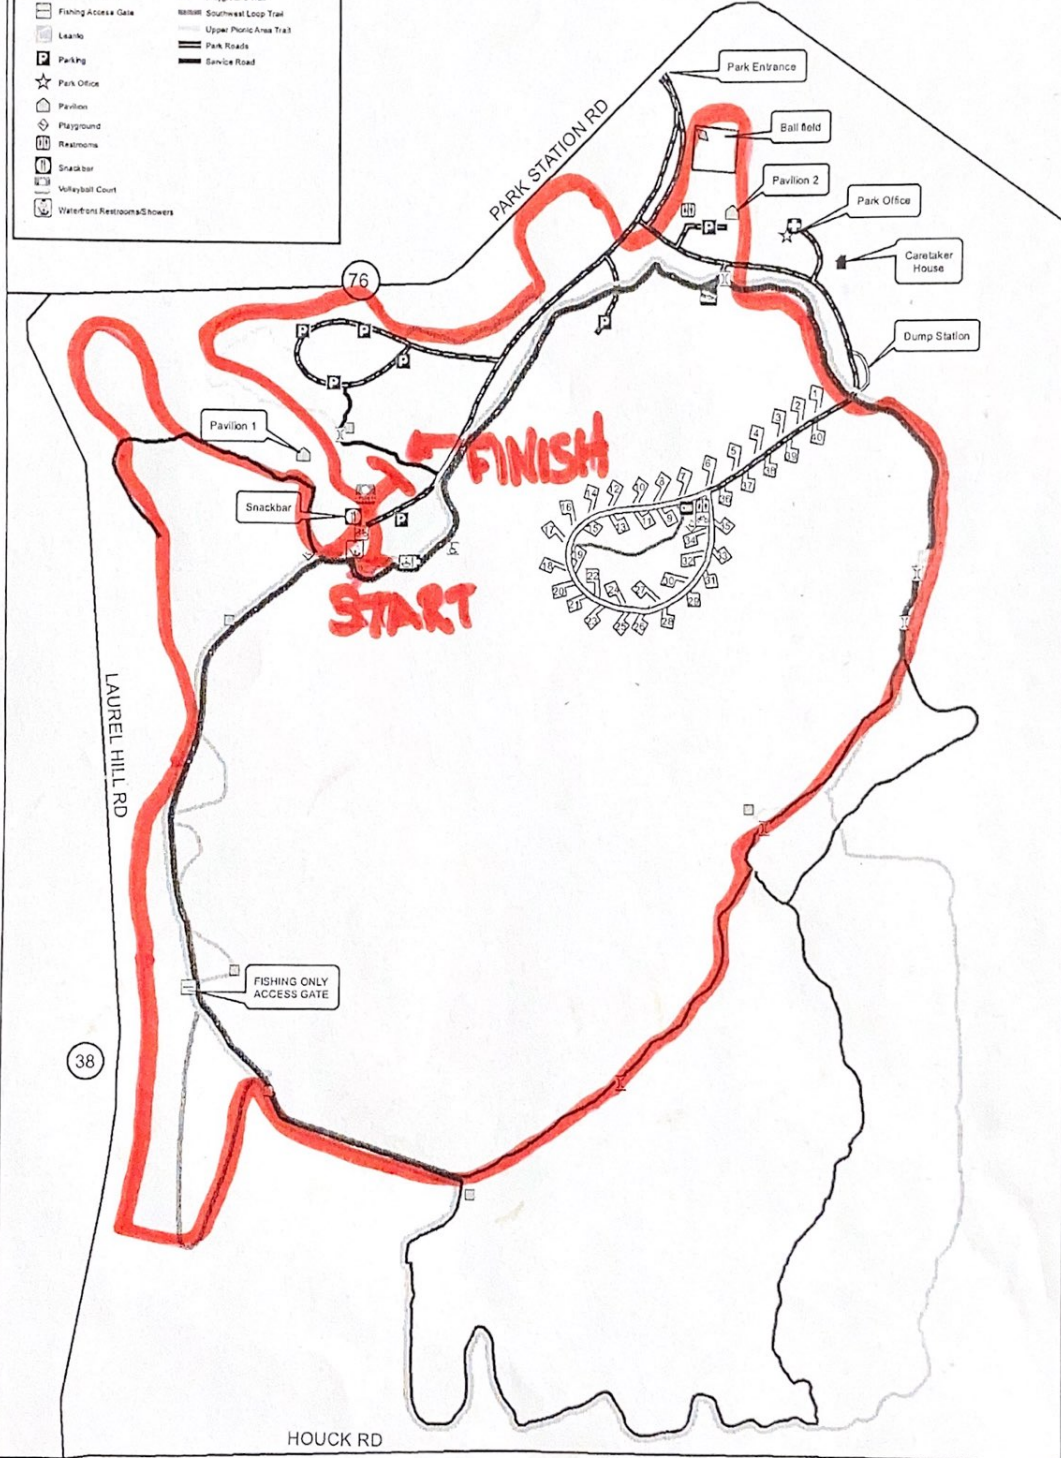

map produced 2/19/2014

 ELMIRA-CHEMUNG
 REGIONAL PLANNING COUNCIL

PARK STATION FACILITIES AND TRAILS MAP

2K-2021

- KEY**
- Points of Interest**
- ADA Access Deck
 - Caretaker House
 - Bierack
 - Benches
 - Boat Launch
 - Bathhouse
 - Drugs
 - Camp Laundry Showers
 - First Aid Station
 - Fishing Access Gate
 - Leanto
 - Parking
 - Park Office
 - Pavilion
 - Playground
 - Restrooms
 - Snackbar
 - Volleyball Court
 - Waterfront Restrooms/Showers
- Lake Loop Trails**
- Campground Loop - 0.50 Mile
 - Main Trail - 2.09 Miles
 - Main/Loop Trail - 2.75 Miles
 - Main/Middle Trail - 2.80 Miles
- Trails**
- Beach 8 Trail
 - Campground Bathhouse Trail
 - Connector Trail
 - Fishing Access Trails
 - Lakeside Lookout Trail
 - NE Upper Picnic Area Trail
 - Playground Trail
 - Southwest Loop Trail
 - Upper Picnic Area Trail
 - Park Roads
 - Service Road

map prepared 2/19/2014

 ELMIRA-CHEMUNG TRANSPORTATION COUNCIL

PARK STATION FACILITIES AND TRAILS MAP

5K-2021

KEY	
	ADA Access Desk
	Caretaker House
	Bike rack
	Benches
	Bike Launch
	Bathroom
	Bridge
	Camp Laundry Showers
	First Aid Station
	Fishing Access Gate
	Leaning
	Parking
	Park Office
	Pavilion
	Playground
	Restroom
	Snackbar
	Wileyball Court
	Waterfons Restrooms Showers
	Lake Loop Trails
	Campground Loop - 0.30 Miles
	Main Trail - 2.00 Miles
	Main Middle Trail - 2.75 Miles
	Main Outer Trail - 2.80 Miles
	Beach #1 Trail
	Campground Bathroom Trail
	Connector Trail
	Fishing Access Trails
	Lakeside Lookout Trail
	NE Upper Picnic Area Trail
	Playground Trail
	Southwest Loop Trail
	Upper Picnic Area Trail
	Park Roads
	Service Road