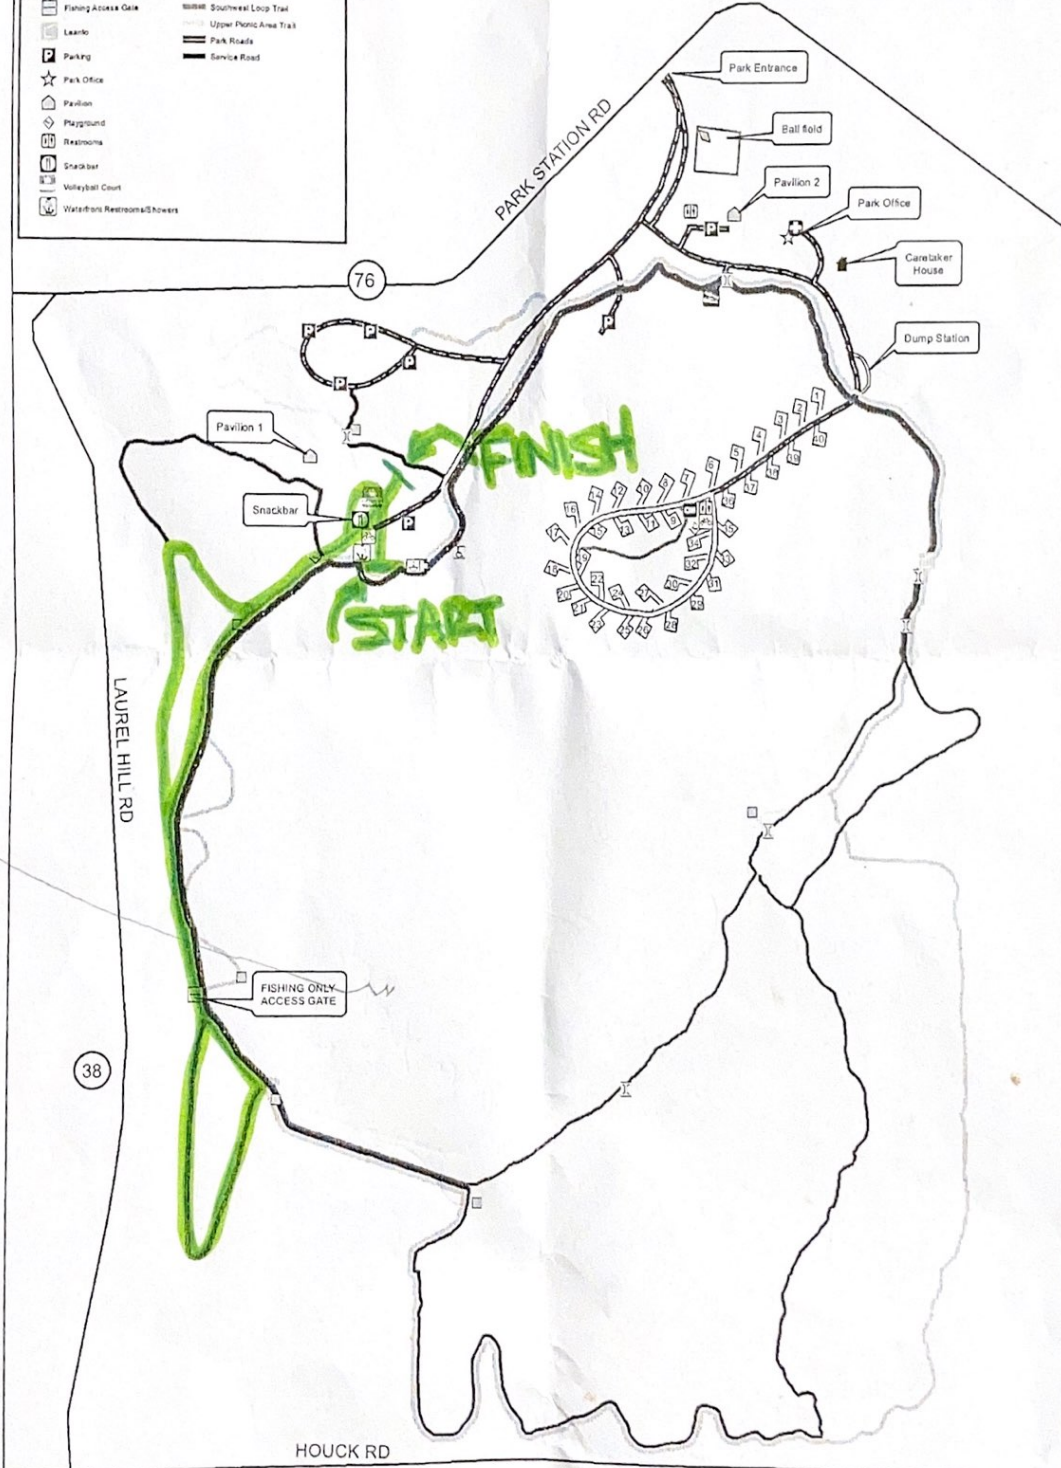

PARK STATION FACILITIES AND TRAILS MAP

3K-2021

KEY	
	Point of Interest
	ADA Access Dock
	Caretaker House
	Bike rack
	Bench
	Boat Launch
	Boat house
	Bridge
	Camp Laundry Showers
	First Aid Station
	Fishing Access Gate
	Leanto
	Parking
	Park Office
	Pavilion
	Playground
	Restrooms
	Snackbar
	Volleyball Court
	Waterfront Restroom/Showers
	Lake Loop Trails
	Campground Loop - 0.30 Miles
	Main Trail - 2.00 Miles
	Main-Hilltop Trail - 2.75 Miles
	Main-Kidde Trail - 2.80 Miles
	Reach 9 Trail
	Campground Bathroom Trail
	Connector Trail
	Fishing Access Trail
	Lakeside Lookout Trail
	NE Upper Picnic Area Trail
	Playground Trail
	Southwell Loop Trail
	Upper Picnic Area Trail
	Park Road
	Service Road

map produced 2/19/2014

 ELMIRA-CHEMUNG
 REGIONAL PLANNING COUNCIL

PARK STATION FACILITIES AND TRAILS MAP

2K-2021

- KEY**
- Points of Interest**
- ADA Access Deck
 - Caretaker House
 - Bierack
 - Benches
 - Boat Launch
 - Bathhouse
 - Drugs
 - Camp Laundry Showers
 - First Aid Station
 - Fishing Access Gate
 - Leanto
 - Parking
 - Park Office
 - Pavilion
 - Playground
 - Restrooms
 - Snackbar
 - Volleyball Court
 - Waterfront Restrooms/Showers
- Lake Loop Trails**
- Campground Loop - 0.50 Mile
 - Main Trail - 2.09 Miles
 - Main/Loop Trail - 2.75 Miles
 - Main/Middle Trail - 2.80 Miles
- Trails**
- Beach 8 Trail
 - Campground Bathhouse Trail
 - Connector Trail
 - Fishing Access Trails
 - Lakeside Lookout Trail
 - NE Upper Picnic Area Trail
 - Playground Trail
 - Southwest Loop Trail
 - Upper Picnic Area Trail
 - Park Roads
 - Service Road