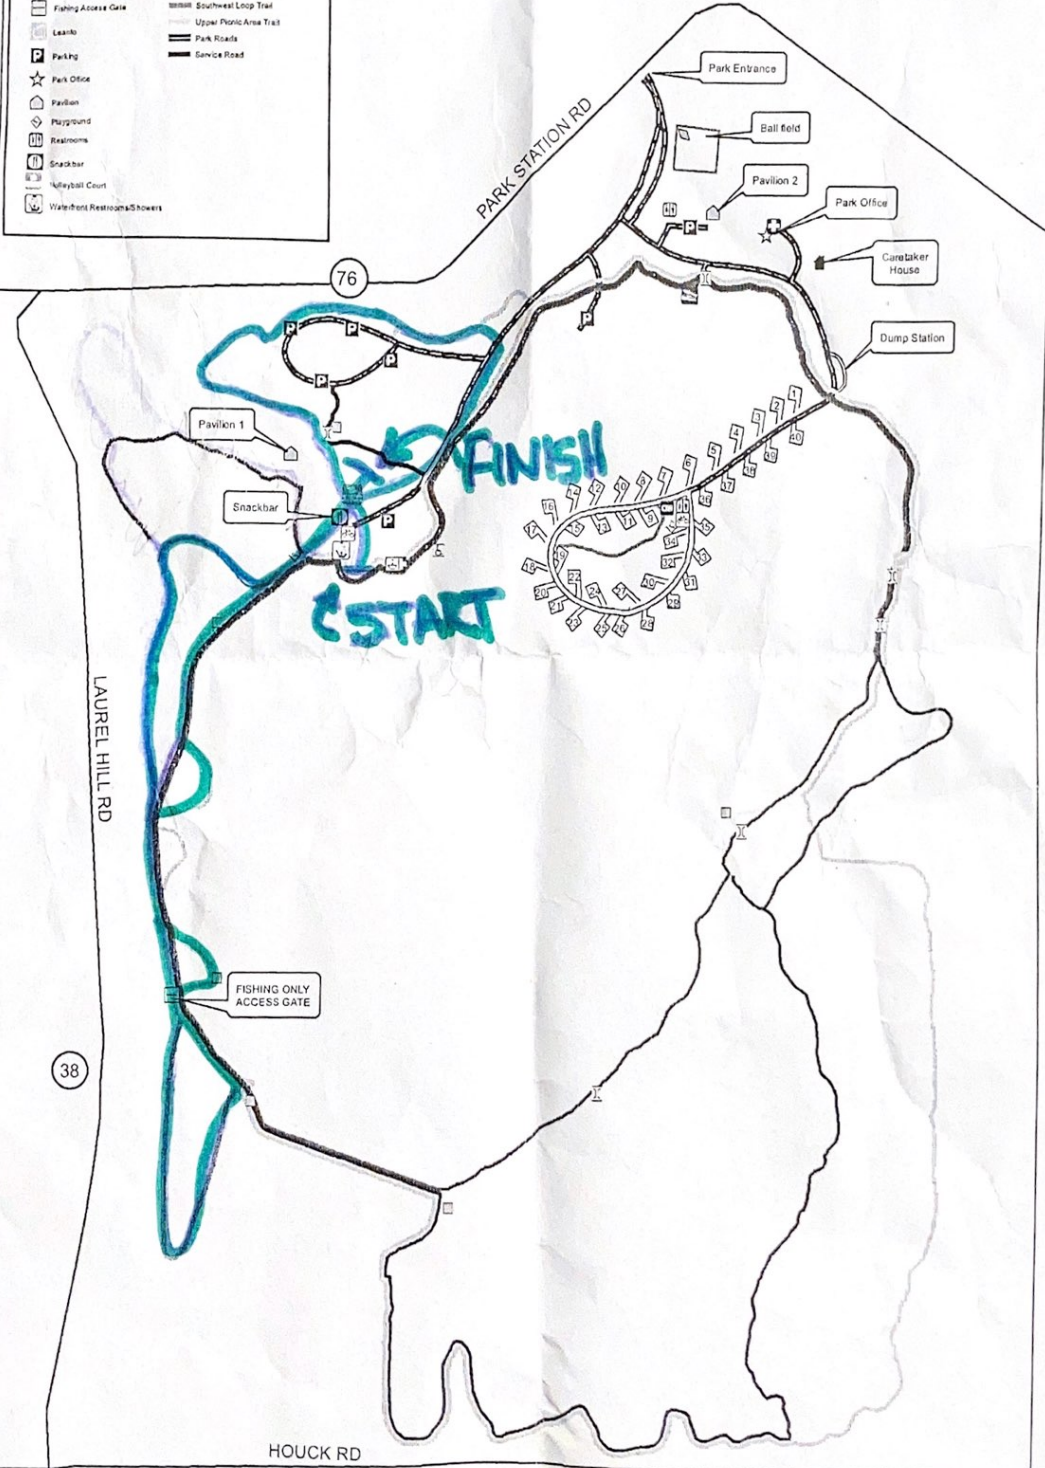

PARK STATION FACILITIES AND TRAILS MAP

3K-2021

KEY	
	Point of Interest
	ADA Access Dock
	Caretaker House
	Bike rack
	Bench
	Boat Launch
	Boat house
	Bridge
	Camp Laundry Showers
	First Aid Station
	Fishing Access Gate
	Leanto
	Parking
	Park Office
	Pavilion
	Playground
	Restrooms
	Snackbar
	Volleyball Court
	Waterfront Restroom/Showers
	Lake Loop Trails
	Campground Loop - 0.30 Miles
	Main Trail - 2.00 Miles
	Main-Hilltop Trail - 2.75 Miles
	Main-Kidde Trail - 2.80 Miles
	Reach 9 Trail
	Campground Bathroom Trail
	Connector Trail
	Fishing Access Trail
	Lakeside Lookout Trail
	NE Upper Picnic Area Trail
	Playground Trail
	Southwell Loop Trail
	Upper Picnic Area Trail
	Park Road
	Service Road

map produced 2/19/2014

 ELMIRA-CHEMUNG
 REGIONAL PLANNING COUNCIL

PARK STATION FACILITIES AND TRAILS MAP

2K-2021

- KEY**
- Points of Interest**
- ADA Access Deck
 - Caretaker House
 - Bierack
 - Benches
 - Boat Launch
 - Bathhouse
 - Drugs
 - Camp Laundry Showers
 - First Aid Station
 - Fishing Access Gate
 - Leanto
 - Parking
 - Park Office
 - Pavilion
 - Playground
 - Restrooms
 - Snackbar
 - Volleyball Court
 - Waterfront Restrooms/Showers
- Lake Loop Trails**
- Campground Loop - 0.50 Mile
 - Main Trail - 2.09 Miles
 - Main/Loop Trail - 2.75 Miles
 - Main/Middle Trail - 2.80 Miles
- Trails**
- Beach 8 Trail
 - Campground Bathhouse Trail
 - Connector Trail
 - Fishing Access Trails
 - Lakeside Lookout Trail
 - NE Upper Picnic Area Trail
 - Playground Trail
 - Southwest Loop Trail
 - Upper Picnic Area Trail
 - Park Roads
 - Service Road